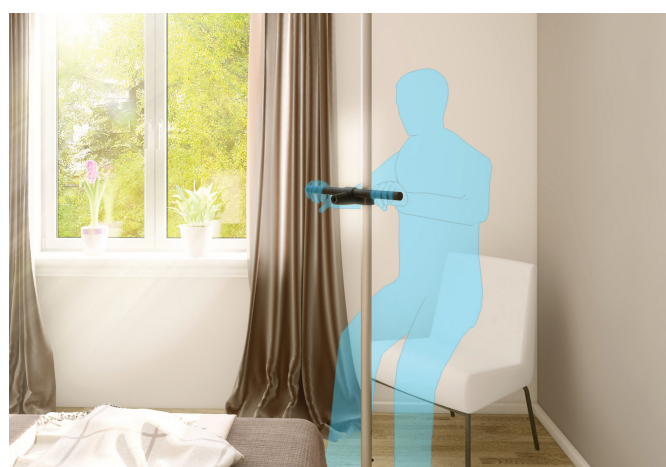

Gripo accessories

Vertical Mini Grip

Bar diameter 22 mm, length 75 cm.
With two universal couplings 40/22 mm. For users unable to get their grip around the Gripo pole. Stands parallel to the pole.

Art. No.
35158

Double hand grip, complete

With EVA foam and universal coupling 40/22 mm. Width/grip surface 48 cm, bar diameter 22 mm. Facilitates standing from chair/bed. Facilitates transfer to/from wheelchair. Using 2 or 3 grips mounted at different heights, can be used for training standing function by means of the climbing effect.

Art. No.
35159

Combi Grip

With universal coupling 40/40 mm. Good two-handed grip for users with large hands. Very stable (does not twist). Can be used for grips at 2 heights (climbing). Can be used to lean on when dressing.

Art. No.
35208