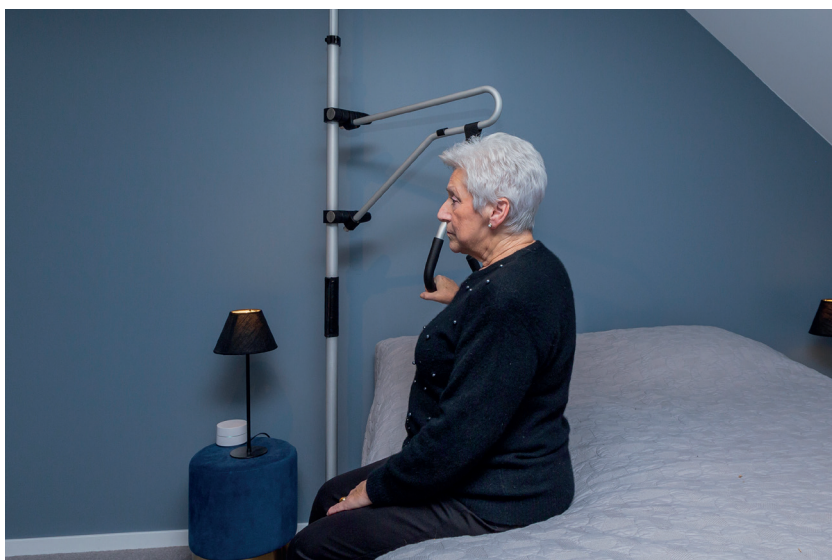

Gripo support pole

Hepro Gripo support pole

One system – endless possibilities

Gripo is a sturdy, flexible supportive aid that helps you stand up and move around your home. Gripo is a patented solution suitable for most homes and is very easy to install. It works great on its own, but can also be supplemented with many useful accessories.

Art. No.
35158

Double hand grip, complete

With EVA foam and universal coupling 40/22 mm. Width/grip surface 48 cm, bar diameter 22 mm. Facilitates standing from chair/bed. Facilitates transfer to/from wheelchair. Using 2 or 3 grips mounted at different heights, can be used for training standing function by means of the climbing effect.

Art. No.
35159

Combi Grip

With universal coupling 40/40 mm. Good two-handed grip for users with large hands. Very stable (does not twist). Can be used for grips at 2 heights (climbing). Can be used to lean on when dressing.

Art. No.
35208

Gripo accessories

Sister assistance

Benefits of Sister assistance/Gripo:

- Gives support where you need it.
- Provides a sense of empowerment.
- Relieves strain on the caregiver/helper, which can reduce strain injuries.
- Activates the user, which is important for e.g. blood circulation and gastrointestinal function.
- Support for transfers and repositioning in bed.
- Cost-saving: users and relatives can do more without the assistance of carers.