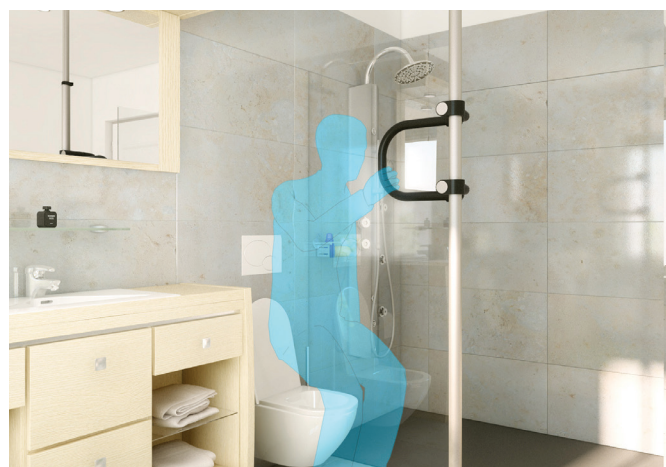

Gripo accessories

Vertical Mini Grip

Bar diameter 22 mm, length 75 cm.
With two universal couplings 40/22 mm. For users unable to get their grip around the Gripo pole. Stands parallel to the pole.

Art. No.
35158

Double hand grip, complete

With EVA foam and universal coupling 40/22 mm. Width/grip surface 48 cm, bar diameter 22 mm. Facilitates standing from chair/bed. Facilitates transfer to/from wheelchair. Using 2 or 3 grips mounted at different heights, can be used for training standing function by means of the climbing effect.

Art. No.
35159

Combi Grip

With universal coupling 40/40 mm. Good two-handed grip for users with large hands. Very stable (does not twist). Can be used for grips at 2 heights (climbing). Can be used to lean on when dressing.

Art. No.
35208