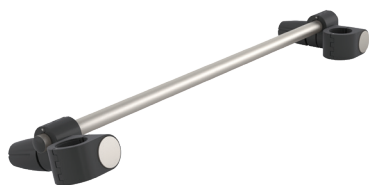

Size	Art. No.
D30	35281
D40	35280

Multi grip - **NEW!**

With antimicrobial EVA foam. Comes
with rotation attachment. Can be
mounted with universal coupling
22/40/22 mm if the rotation function
is not required. Can be rotated 360
degrees around the pole.

Art. No.
35315

Triangle grip

With EVA foam and universal coupling
40/22 mm.
Mounted at the right height, can also
be used as a forehead/head rest.

Art. No.
35145

Gripo accessories

Vertical Mini Grip

Bar diameter 22 mm, length 75 cm.
With two universal couplings 40/22 mm. For users unable to get their grip around the Gripo pole. Stands parallel to the pole.

Art. No.
35158

Double hand grip, complete

With EVA foam and universal coupling 40/22 mm. Width/grip surface 48 cm, bar diameter 22 mm. Facilitates standing from chair/bed. Facilitates transfer to/from wheelchair. Using 2 or 3 grips mounted at different heights, can be used for training standing function by means of the climbing effect.

Art. No.
35159

Combi Grip

With universal coupling 40/40 mm. Good two-handed grip for users with large hands. Very stable (does not twist). Can be used for grips at 2 heights (climbing). Can be used to lean on when dressing.